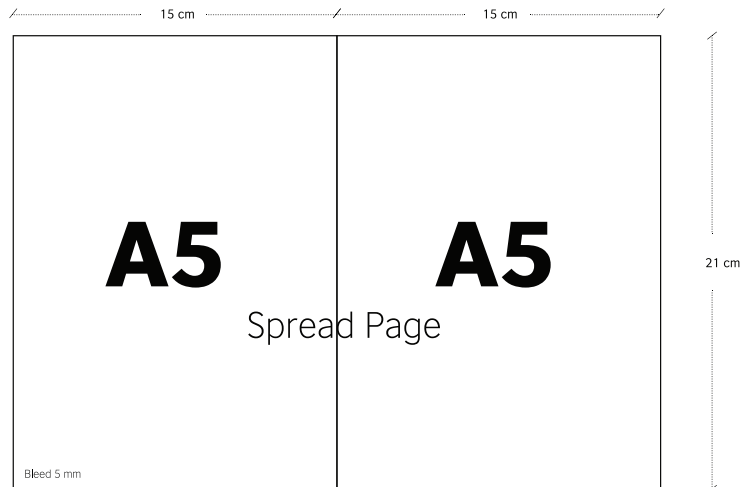

Cost and Size for British Council Indonesia Study UK Guide 2018 - 2019

Option 1 Single page A5

- Back cover : GBP 1500 (Net)
- Inside Front Cover : GBP 1300 (Net)
- Inside Back Cover : GBP 1100 (Net)
- SinglePage* : GBP 450 (Net)

*Single Page Advertorial will be placed based on alphabetical order of the institutions' names

Ready to print file:

- Size: 15 x 21 cm (portrait) bleed 5 mm
- Minimum resolution 300 dpi
- File can be in High Resolution JPG, Editable PDF, Adobe Illustrator file.

Option 2 Spread Pages

- Spread Page : GBP 850 (net)

*Spread Page Advertorial will be placed based on Alphabetical name of the institutions

Ready to print file:

- Size: 30 x 21 cm (Landscape) bleed 5 mm
- Minimum resolution 300 dpi
- File can be in High Resolution JPG, Editable PDF, Adobe Illustrator file.