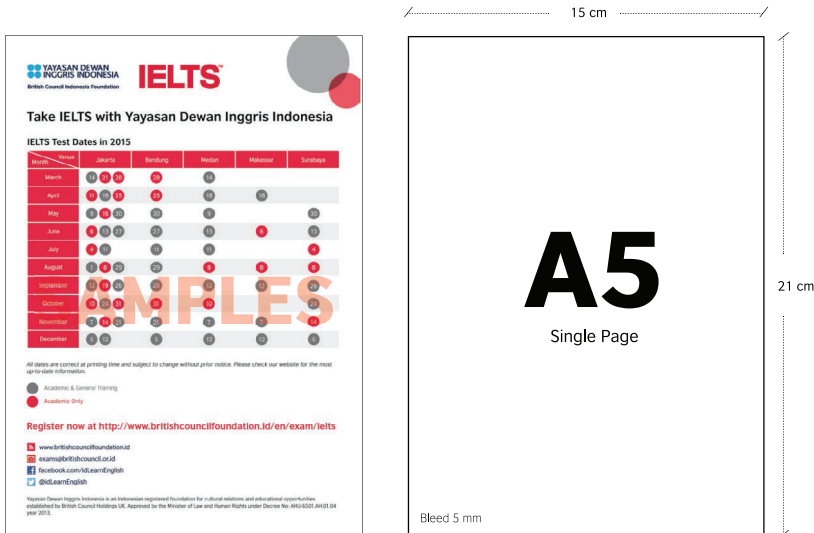

Cost and Size for British Council Indonesia Study UK Guide 2018 - 2019

Option 1 Single page A5

- Back cover : GBP 1500 (Net)
- Inside Front Cover : GBP 1300 (Net)
- Inside Back Cover : GBP 1100 (Net)
- SinglePage* : GBP 450 (Net)

*Single Page Advertorial will be placed based on alphabetical order of the institutions' names

Ready to print file:

- Size: 15 x 21 cm (portrait) bleed 5 mm
- Minimum resolution 300 dpi
- File can be in High Resolution JPG, Editable PDF, Adobe Illustrator file.

Option 2 Spread Pages

- Spread Page : GBP 850 (net)

*Spread Page Advertorial will be placed based on Alphabetical name of the institutions

Ready to print file:

- Size: 30 x 21 cm (Landscape) bleed 5 mm
- Minimum resolution 300 dpi
- File can be in High Resolution JPG, Editable PDF, Adobe Illustrator file.